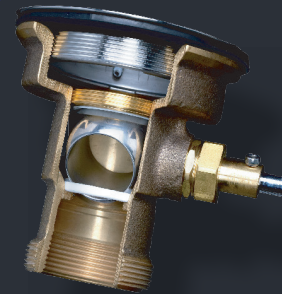

## CHEMICAL TEE

- Stainless-steel
- Chemical port connection for speedy installation
- No dismantling of Pre-Rinse system
- Warranty remains valid

## EZ INSTALL ADAPTERS/ CERAMIC STEMS

- EZ install adapters allow for quick upgrades
- These adapters fit all competitive faucets
- Make changing out a faucet EZ as 1..2..3!
- Ceramic Stems have visual stem identification
- Internal cartridge stops
- Check-Valves in cartridge
- Ceramic shut-off

## PRE-RINSE HOSE

- Santoprene food-grade heavy duty hose
- 6 strands of polymer providing reinforcement and additional grip
- Precision crimped and machine verified to ensure leak resistant construction
- Fits ALL Brands of Pre-Rinse Units

## DRINKING™

- Ball valve means no leaks **GUARANTEED**
- Solid brass body
- 1/4 turn fully opens & closes valve
- 2" NPT Male & 1.5" NPT Female outlet threads so no adapters are required.