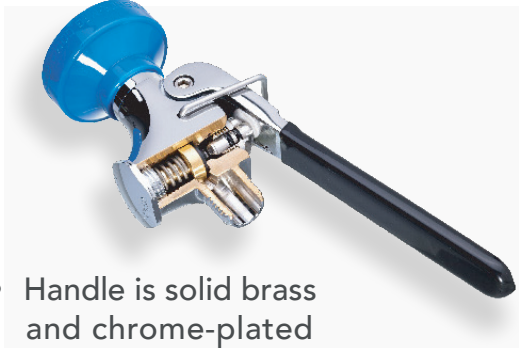

## ULTRA-SPRAY™ VALVE

- Handle is solid brass and chrome-plated
- Knife-edge spray valve
- Vinyl dipped handle for insulation
- Heavy duty lift pin
- Guaranteed for 1 million cycles

## CHEMICAL TEE

- Stainless-steel
- Chemical port connection for speedy installation
- No dismantling of Pre-Rinse system
- Warranty remains valid

## EZ INSTALL ADAPTERS/ CERAMIC STEMS

- EZ install adapters allow for quick upgrades
- These adapters fit all competitive faucets
- Make changing out a faucet EZ as 1..2..3!
- Ceramic Stems have visual stem identification
- Internal cartridge stops
- Check-Valves in cartridge
- Ceramic shut-off

## DRINKING™

- Ball valve means no leaks **GUARANTEED**
- Solid brass body
- 1/4 turn fully opens & closes valve
- 2" NPT Male & 1.5" NPT Female outlet threads so no adapters are required.